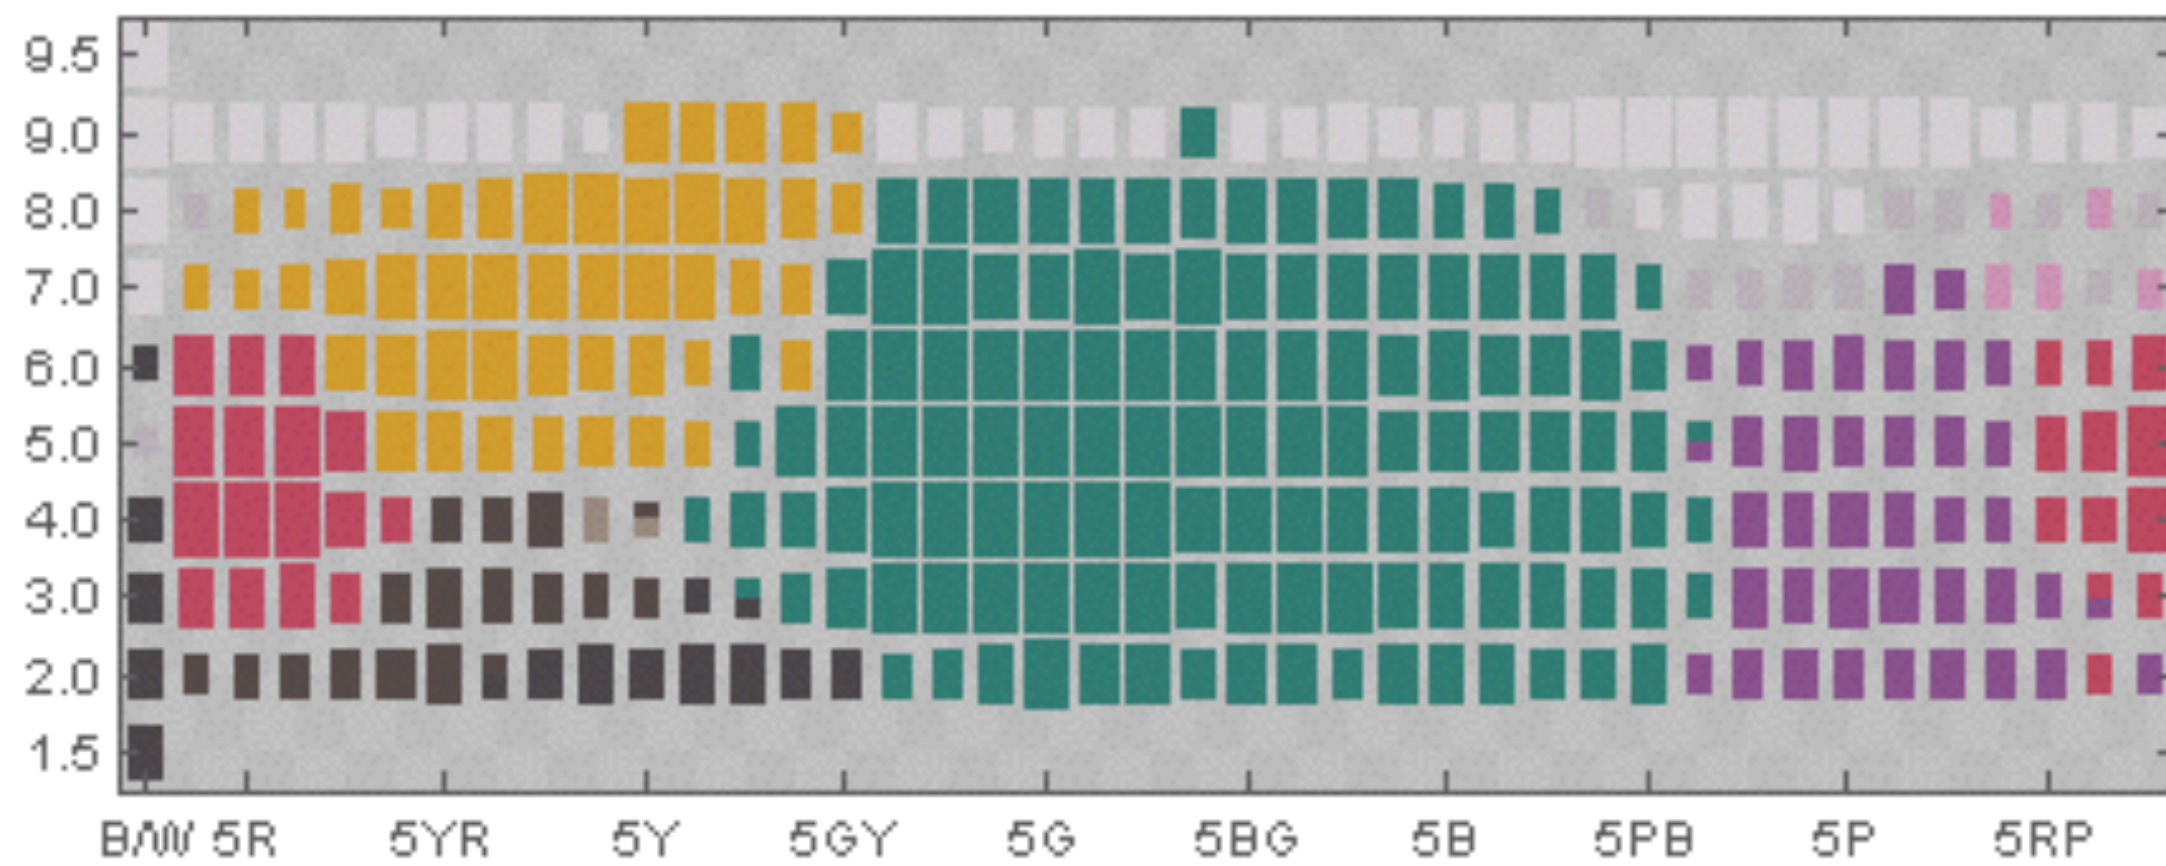

What color is this?

“Blue”

What color is this?

What color is this?

“Teal”? “Aqua”?

Color Naming

Is color naming universal? Do languages evolve color terms in similar ways?

Language #72 (Mixteco)
Mutual info = 0.942 / Contribution = 0.476