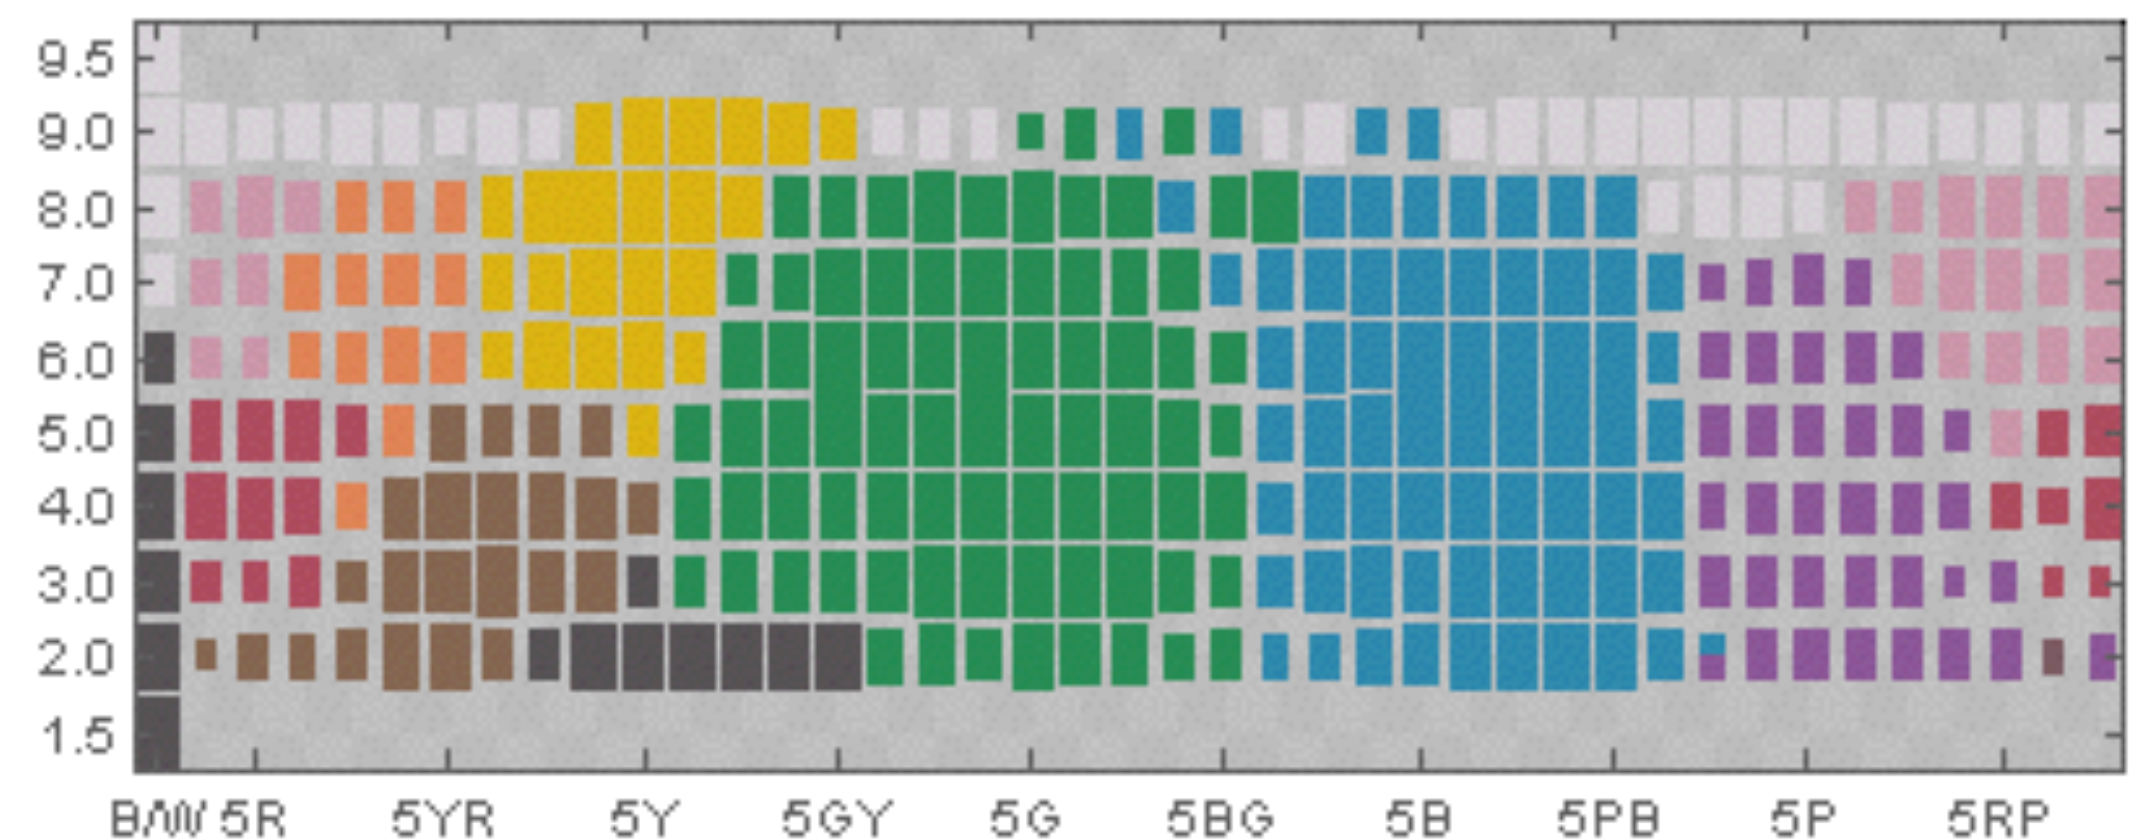

Language #24 (Chavacano)
Mutual info = 0.939 / Contribution = 0.513