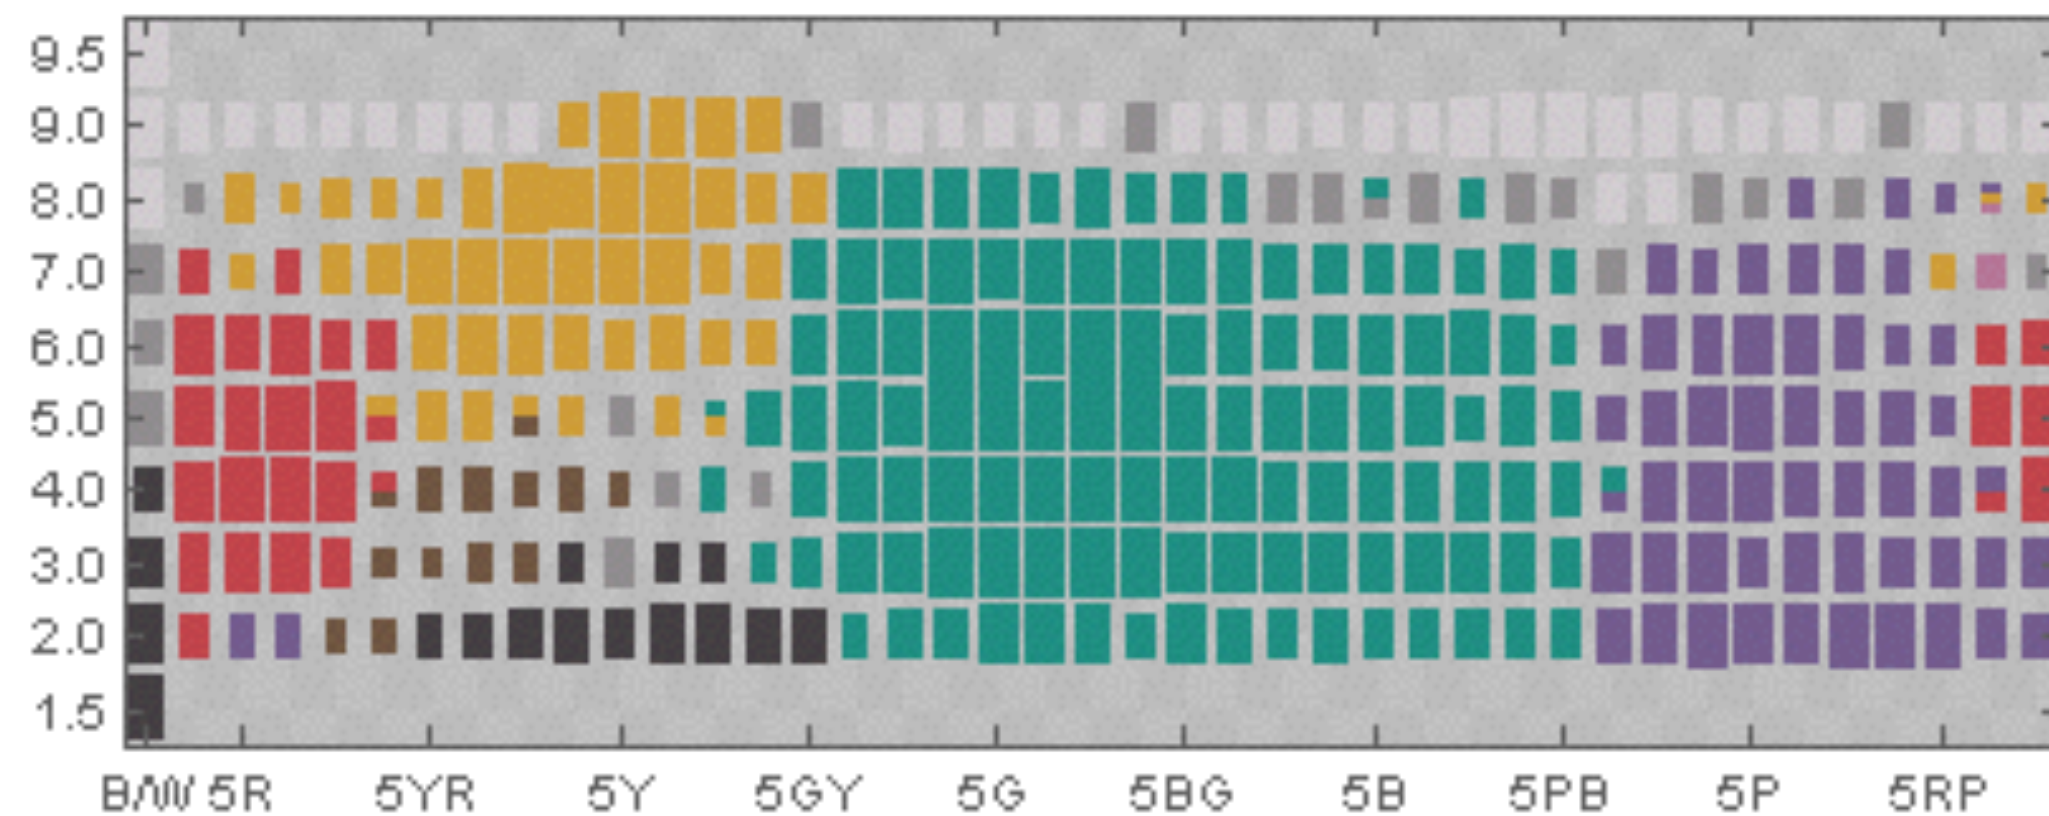

Language #98 (Tiapaneco)
Mutual info = 0.942 / Contribution = 0.524