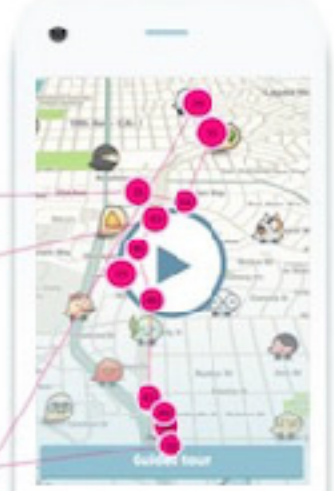

Your friends are just around the corner. See other friends also driving to your destination, when you connect to Facebook. Coordinate everyone's arrival times when you pick up or meet up with friends. Now you're effortlessly in sync when you drive together.

Save on gas, every time you fill up. Navigate to the cheapest station on your route, all powered by community-shared gas prices. By working together to report prices at the pump, Waze drivers can always save some gas money.

© WAZE © 2006-2017 Waze Mobile. All Rights Reserved. Terms of Use Privacy Policy Copyright Notice

Get the best route, every day, with real-time help from other drivers.

Waze is the world's largest community-based traffic and navigation app. Join other drivers in your area who share real-time traffic and road info to save everyone time and gas money on their daily commute.