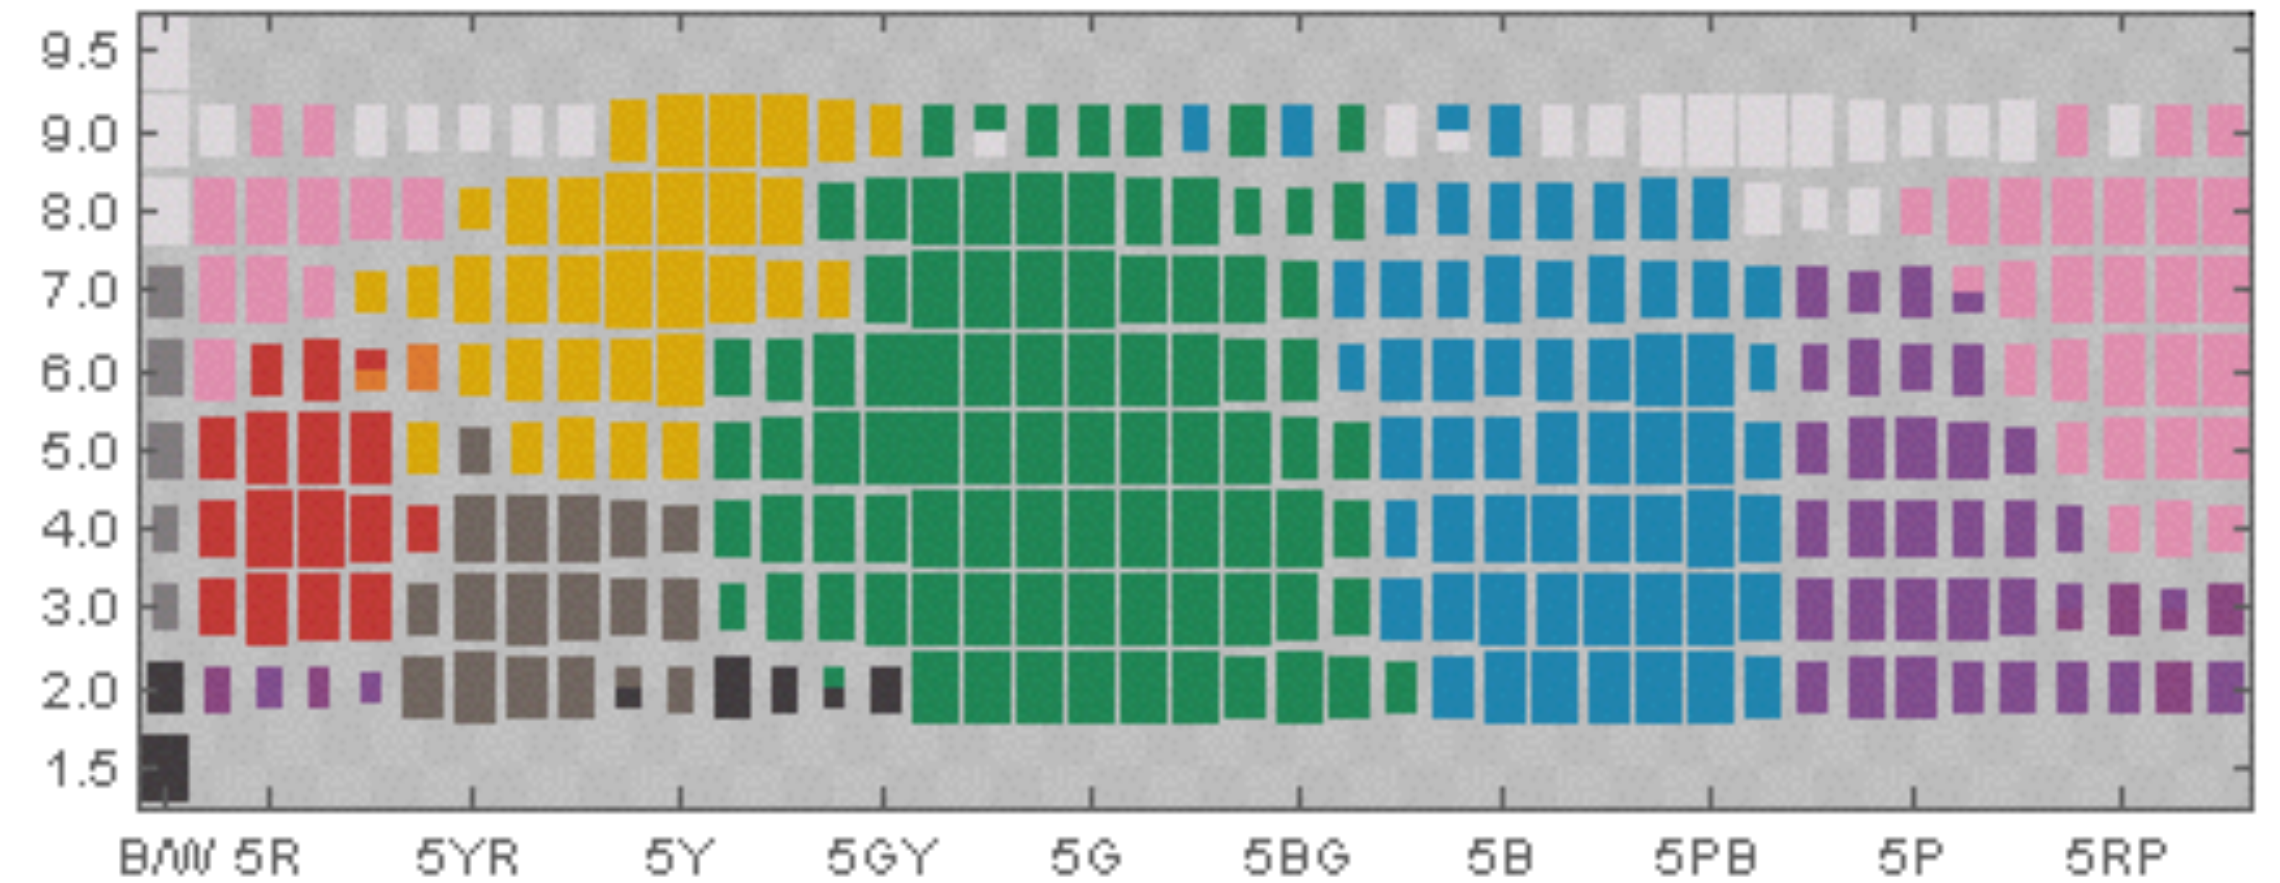

Language #19 (Camsa)
Mutual info = 0.939 / Contribution = 0.487