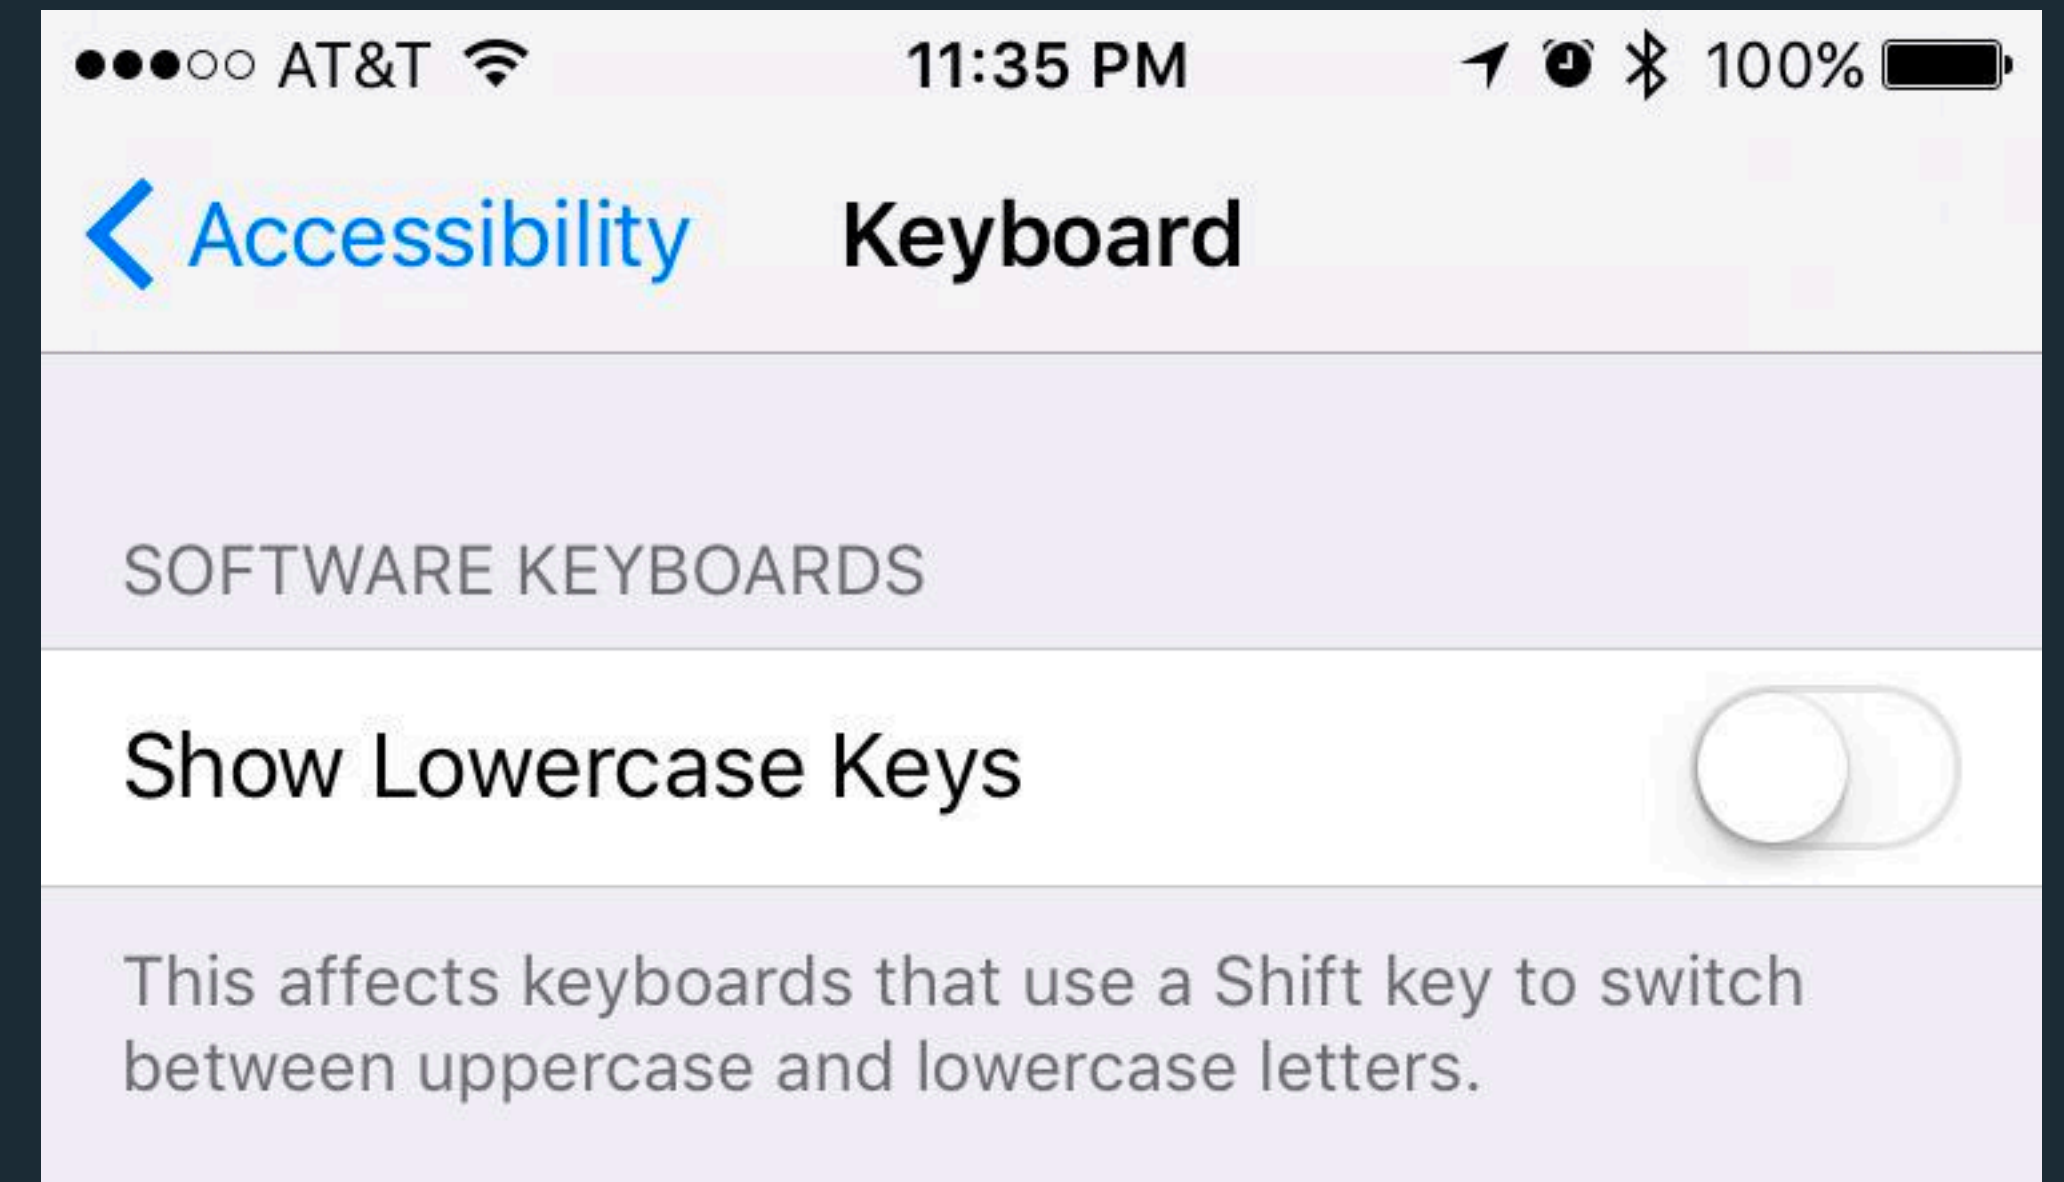

What is good visual design?

Make things look aesthetically pleasing?

Yes! But also help

guide users by conveying structure, relative importance, relationships

pace users by drawing them into your app, orienting them, and showing where to go.

From [Eli Schiff](#)